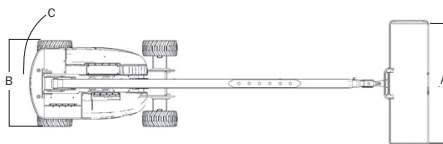

JLG 680 S

Telescopic Boom Lift

Working height:	22,73 m.	Platformcapacity:	230 kg.
Horizontal outreach:	18,0 m.	Gross weight:	15950 kg.
Transportdimensions:	(E)12,23x(B)2,49x(D)3,05 m.		
Platformdimensions:	(A)1,22x4,06 m.		