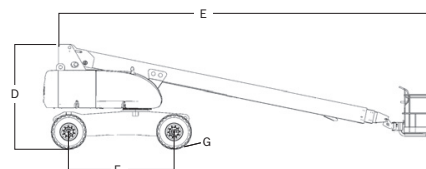

JLG 680 S

Telescopic Boom Lift

Working height:	22,73 m.	Platformcapacity:	230 kg.
Horizontal outreach:	18,0 m.	Gross weight:	15950 kg.
Transportdimensions:	(E)12,23x(B)2,49x(D)3,05 m.		
Platformdimensions:	(A)1,22x4,06 m.		