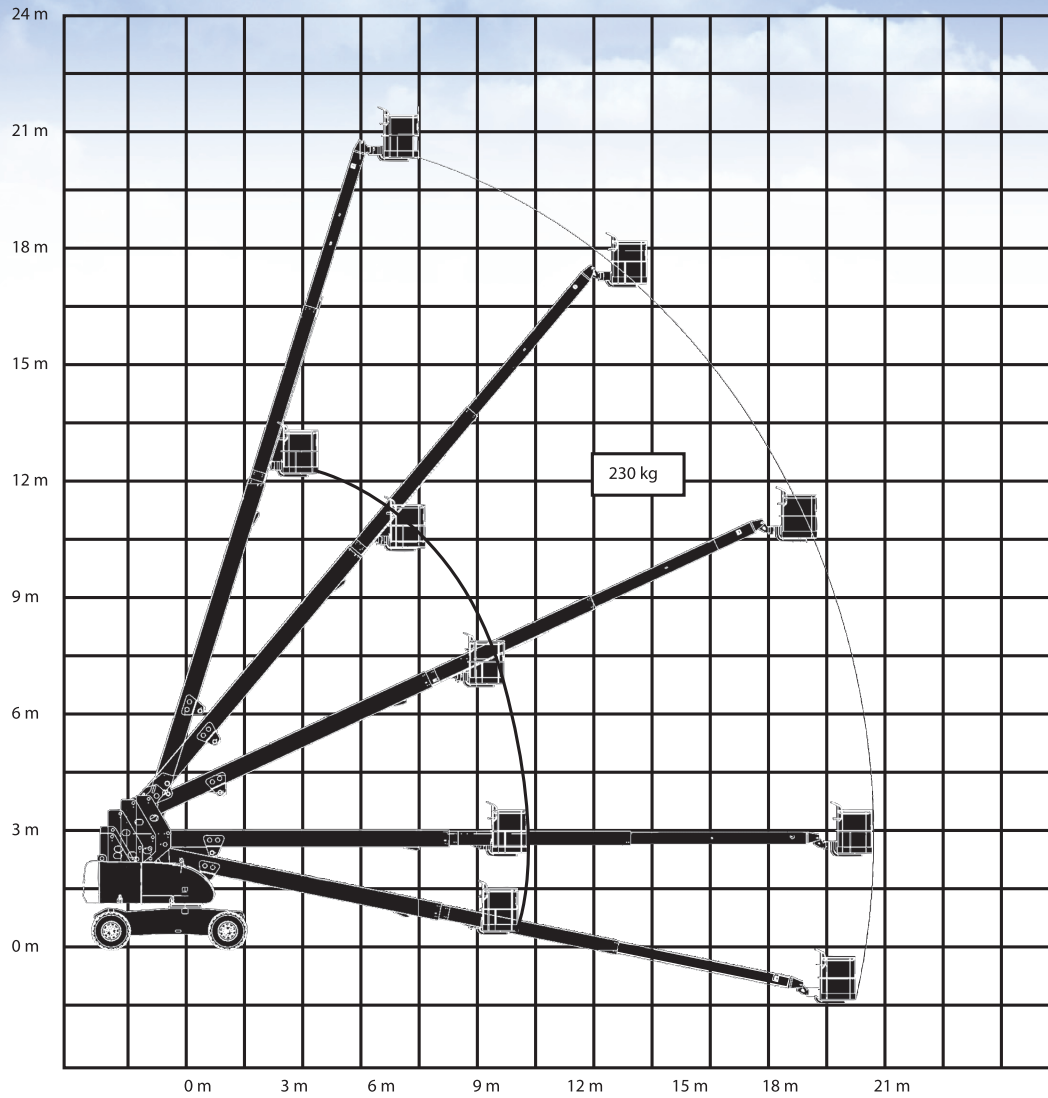

JLG 680 S

Telescopic Boom Lift

Working height:	22,73 m.	Platformcapacity:	230 kg.
Horizontal outreach:	18,0 m.	Gross weight:	15950 kg.
Transportdimensions:	(E)12,23x(B)2,49x(D)3,05 m.		
Platformdimensions:	(A)1,22x4,06 m.		