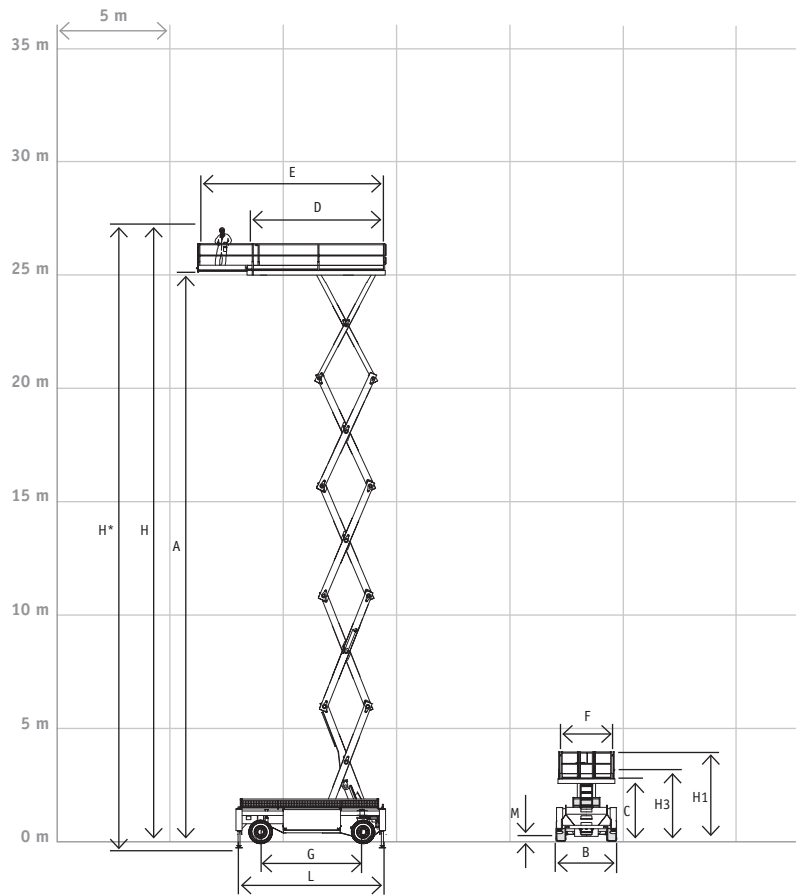

KENMERKEN / FEATURES / MARKMALE

HL-275 H25 4WD/P/N	
H (max.)	± 27.2 m
H* (max.)	± 27.5 m
A (max.)	± 25.2 m
C (min.)	± 2.75 m
DxF (min.)	6.15 x 2.35 m
ExF (max.)	8.25 x 2.35 m
H1	3.89 m
H3	3.13 m
LxB	6.57 x 2.50 m
G	4.50 m
M	195 mm
∅ D	± 8.18 m
 (max.)	1.000 kg (4 pers. + 680kg)
 (max.)	1.000 kg (4 pers. + 680kg)
 (sec.)	120/105 sec.
	3.0 km/h
	0.5 km/h
	15 x 19.5
 (max.)	± 25%
	840 Ah/k5/80 V
	Hybride 48 kW
 KG	24.980 kg