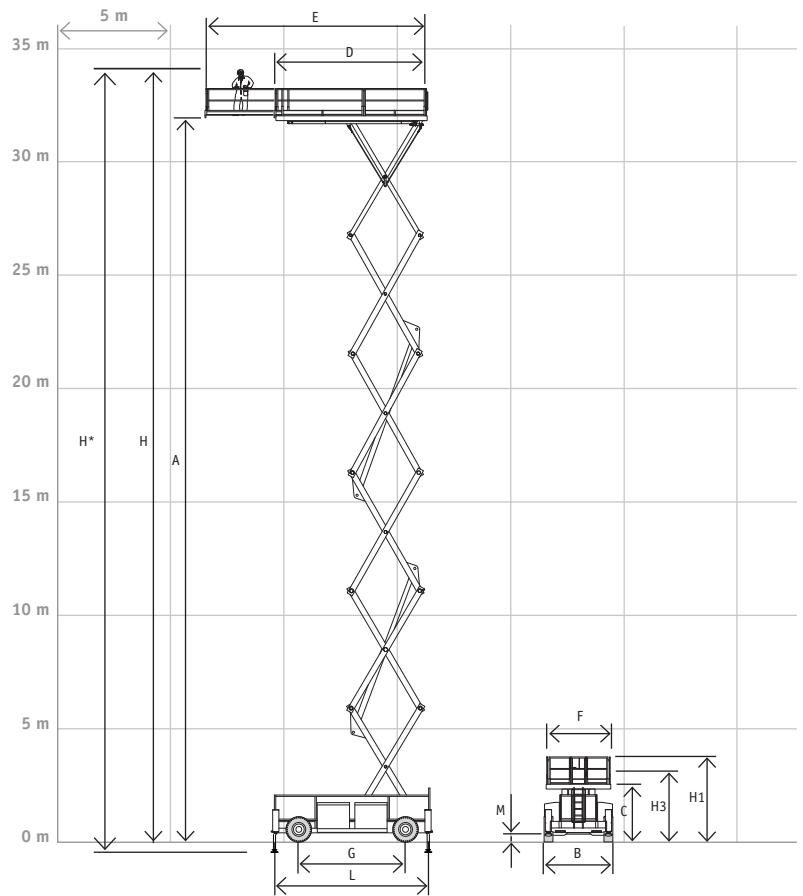

## KENMERKEN / FEATURES / MARKMALE

	HL-340 D30 4WDS/N
H (max.)	± 33.50 m
H* (max.)	± 33.70 m
A (max.)	± 31.50 m
C (min.)	± 2.47 m
DxF (min.)	6.66 x 2.80 m
ExF (max.)	9.66 x 2.80 m
H1	3.63 m
H3	2.87 m
LxB	7.02 x 2.98 m
G	4.63 m
M	360 mm
∅ D	± 7.70 m
 (max.)	1000 kg (4 pers. + 680kg)
 (max.)	1000 kg (4 pers. + 680kg)
 (sec.)	180/240 sec.
 (max.)	2.6 km/h
 (min.)	0.5 km/h
 (max.)	15 x 22.5
 (max.)	± 25%
 (max.)	Diesel 42 - 55 kW
 (max.)	31.570 kg